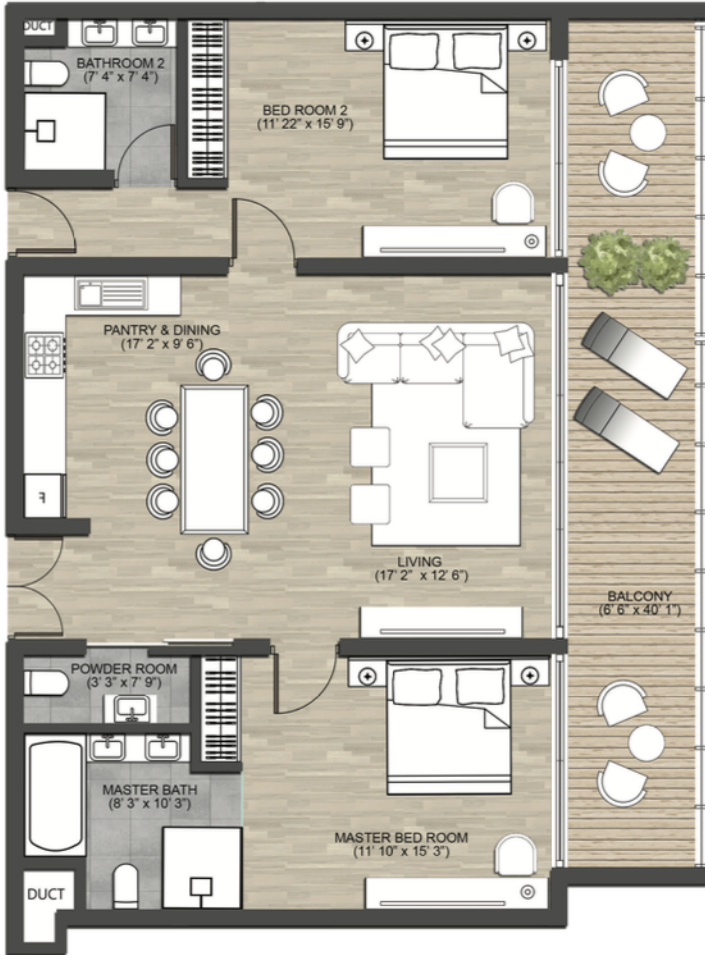

SERENIA
RESIDENCES
TALPE GALLE

**2 BEDROOM
RESIDENCE SUITE**

**UNIT TYPE : C
LEVEL : 1-6
TOWER : B**

SELLABLE AREA	SQFT	SQM
Suite area	1,051	98
Terrace area	257	24
Total area	1,307	121

1. All materials dimension and drawings are approximate. 2. Information is subject to change without notice. 3. Actual suite area may vary from the stated area. 4. Drawings not to scale. 5. The developer reserves the right to make revisions/ alterations without any liability whatsoever. 6. Residential apartments are sold as unfurnished apartments, without furniture, furnishings, white goods and provisions, etc. 7. For information on your unit floor area, please refer to your sales and purchase agreement.