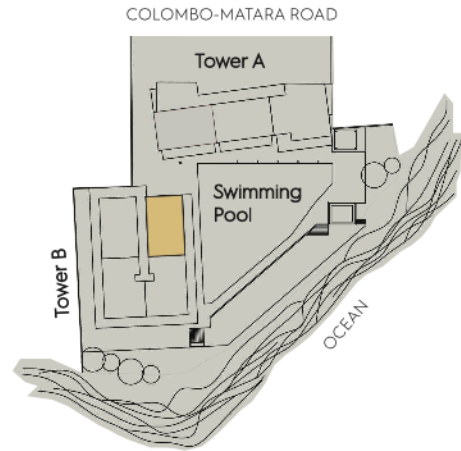

SERENIA
RESIDENCES
TALPE GALLE

**2 BEDROOM
RESIDENCE SUITE**

**UNIT TYPE : C
LEVEL : 1-6
TOWER : B**

SELLABLE AREA	SQFT	SQM
Suite area	1,051	98
Terrace area	257	24
Total area	1,307	121

1. All materials dimension and drawings are approximate. 2. Information is subject to change without notice. 3. Actual suite area may vary from the stated area. 4. Drawings not to scale. 5. The developer reserves the right to make revisions/ alterations without any liability whatsoever. 6. Residential apartments are sold as unfurnished apartments, without furniture, furnishings, white goods and provisions, etc. 7. For information on your unit floor area, please refer to your sales and purchase agreement.