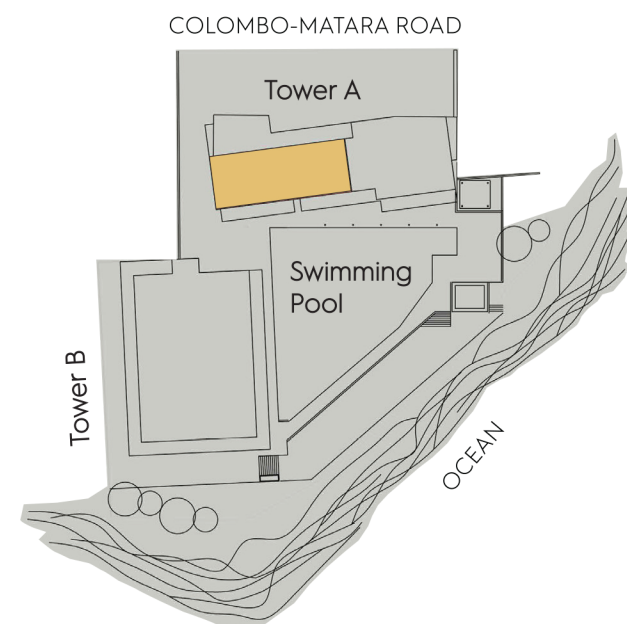

SERENIA

RESIDENCES  
TALPE GALLE

2 LEVELS CUSTOM  
SKY PENTHOUSE

UNIT TYPE : PHA  
LEVEL : 9  
TOWER : A

1. All materials dimension and drawings are approximate. 2. Information is subject to change without notice. 3. Actual suite area may vary from the stated area. 4. Drawings not to scale. 5. The developer reserves the right to make revisions/ alterations without any liability whatsoever. 6. Residential apartments are sold as unfurnished apartments, without furniture, furnishings, white goods and provisions, etc. 7. For information on your unit floor area, please refer to your sales and purchase agreement.