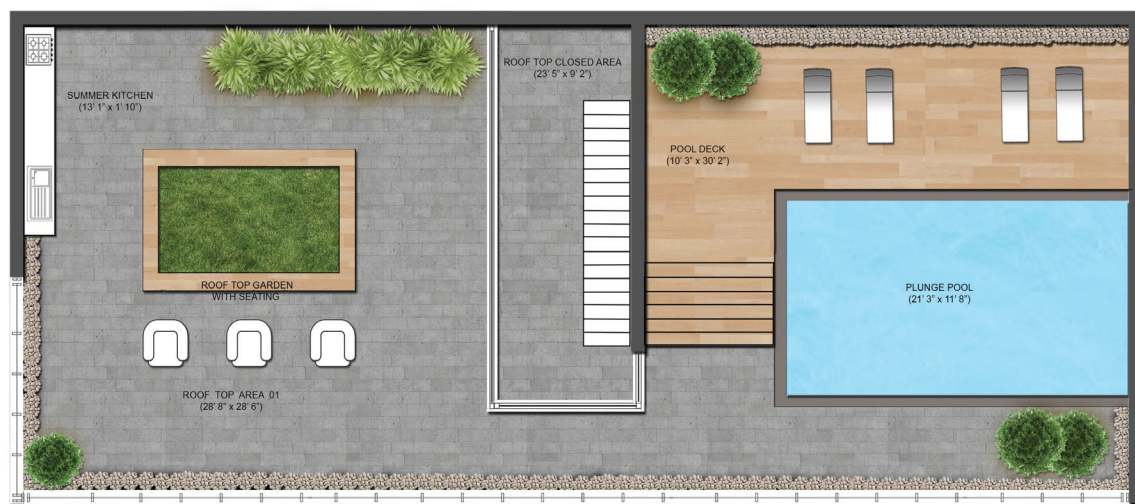

SERENIA

RESIDENCES  
TALPE GALLE

2 LEVELS CUSTOM  
SKY PENTHOUSE

UNIT TYPE : PHA  
LEVEL : 9  
TOWER : A

1. All materials dimension and drawings are approximate. 2. Information is subject to change without notice. 3. Actual suite area may vary from the stated area. 4. Drawings not to scale. 5. The developer reserves the right to make revisions/ alterations without any liability whatsoever. 6. Residential apartments are sold as unfurnished apartments, without furniture, furnishings, white goods and provisions, etc. 7. For information on your unit floor area, please refer to your sales and purchase agreement.