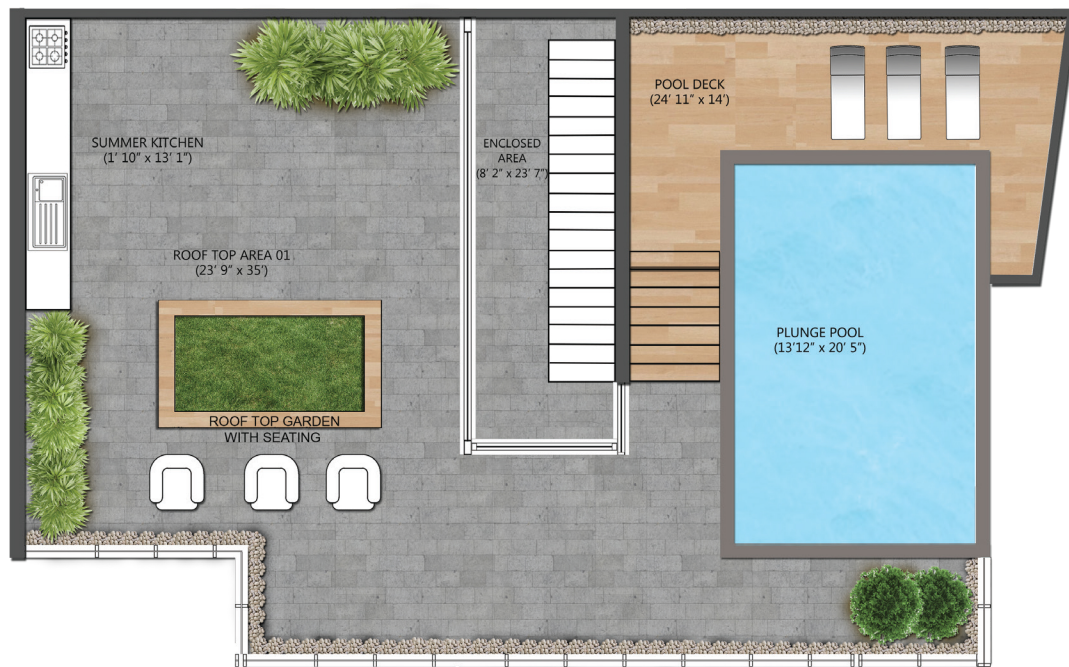

SERENIA

RESIDENCES
TALPE GALLE

2 LEVELS CUSTOM
SKY PENTHOUSE

UNIT TYPE : PHB
LEVEL : 9
TOWER : A

1. All materials dimension and drawings are approximate. 2. Information is subject to change without notice. 3. Actual suite area may vary from the stated area. 4. Drawings not to scale. 5. The developer reserves the right to make revisions/ alterations without any liability whatsoever. 6. Residential apartments are sold as unfurnished apartments, without furniture, furnishings, white goods and provisions, etc. 7. For information on your unit floor area, please refer to your sales and purchase agreement.