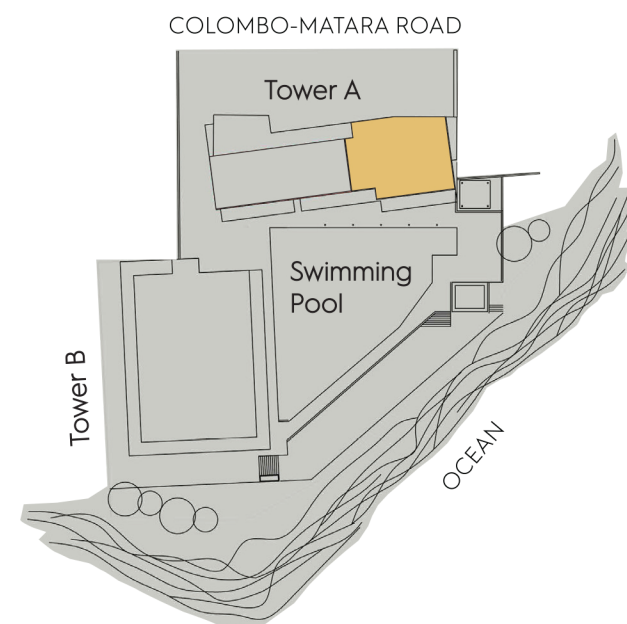

SERENIA

RESIDENCES
TALPE GALLE

2 LEVELS CUSTOM
SKY PENTHOUSE

UNIT TYPE : PHB
LEVEL : 9
TOWER : A

1. All materials dimension and drawings are approximate. 2. Information is subject to change without notice. 3. Actual suite area may vary from the stated area. 4. Drawings not to scale. 5. The developer reserves the right to make revisions/ alterations without any liability whatsoever. 6. Residential apartments are sold as unfurnished apartments, without furniture, furnishings, white goods and provisions, etc. 7. For information on your unit floor area, please refer to your sales and purchase agreement.