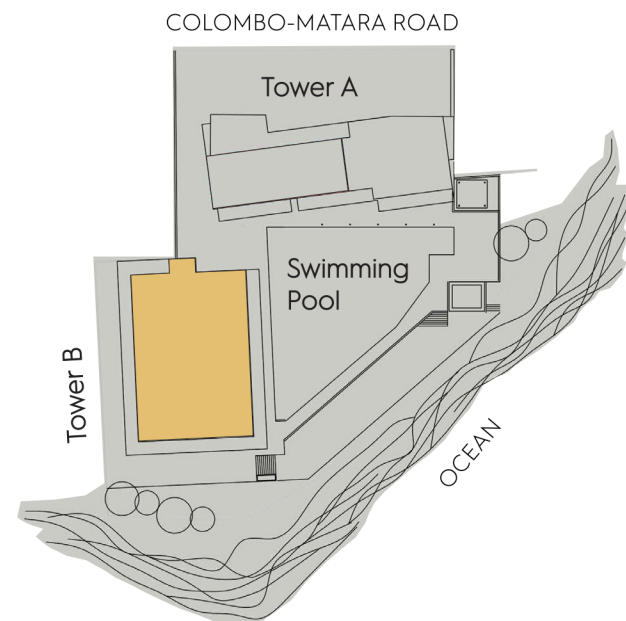

SERENIA
RESIDENCES
TALPE GALLE

**2 LEVELS CUSTOM
SKY PRESIDENTIAL
PENTHOUSE**

**UNIT TYPE : PHC
LEVEL : 8
TOWER : B**

1. All materials dimension and drawings are approximate. 2. Information is subject to change without notice. 3. Actual suite area may vary from the stated area. 4. Drawings not to scale. 5. The developer reserves the right to make revisions/ alterations without any liability whatsoever. 6. Residential apartments are sold as unfurnished apartments, without furniture, furnishings, white goods and provisions, etc. 7. For information on your unit floor area, please refer to your sales and purchase agreement.